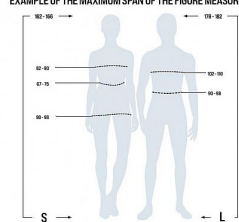

Velikostní tabulka Malfini

» Velikostní tabulky

SIZE

charts

MEN / UNISEX

Size	XS	S	M	L	XL	2XL	3XL	4XL	5XL
Height	165	170	175	180	185	190	195	200	205
Chest size	85	90	95	100	105	110	115	120	125
Waist size	65	70	75	80	85	90	95	100	105
Hips size	85	90	95	100	105	110	115	120	125

LADIES

Size	XS	S	M	L	XL	2XL	3XL
Height	160	165	170	175	180	185	190
Chest size	80	85	90	95	100	105	110
Waist size	60	65	70	75	80	85	90
Hips size	80	85	90	95	100	105	110

KIDS

Age (years)	4	6	8	10	12
Height	105	115	125	135	145
Chest size	55	60	65	70	75
Waist size	45	50	55	60	65
Hips size	55	60	65	70	75

SIZE CODES:

Size	Codes
XS	XS
S	S
M	M
L	L
XL	XL
2XL	2XL
3XL	3XL
4XL	4XL
5XL	5XL

Prodejní jednotka

ks

Kód produktu

VT

Dostupnost na hlavním skladě:

Na dotaz