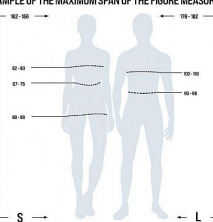

Velikostní tabulka Malfini

» Velikostní tabulky

SIZE

charts

MEN / UNISEX

Size	XS	S	M	L	XL	2XL	3XL	4XL	5XL
Height	165	170	175	180	185	190	195	200	205
Chest size	85	90	95	100	105	110	115	120	125
Waist size	65	70	75	80	85	90	95	100	105
Hips size	85	90	95	100	105	110	115	120	125

LADIES

Size	XS	S	M	L	XL	2XL	3XL
Height	160	165	170	175	180	185	190
Chest size	80	85	90	95	100	105	110
Waist size	60	65	70	75	80	85	90
Hips size	80	85	90	95	100	105	110

KIDS

Age (years)	4	6	8	10	12
Height	105	115	125	135	145
Chest size	55	60	65	70	75
Waist size	45	50	55	60	65
Hips size	55	60	65	70	75

SIZE CODES:

Size	Codes
XS	XS
S	S
M	M
L	L
XL	XL
2XL	2XL
3XL	3XL
4XL	4XL
5XL	5XL
XS	XS
S	S
M	M
L	L
XL	XL
2XL	2XL
3XL	3XL
4XL	4XL
5XL	5XL

Prodejní jednotka

ks

Kód produktu

VT

Dostupnost na hlavním skladě:

Na dotaz